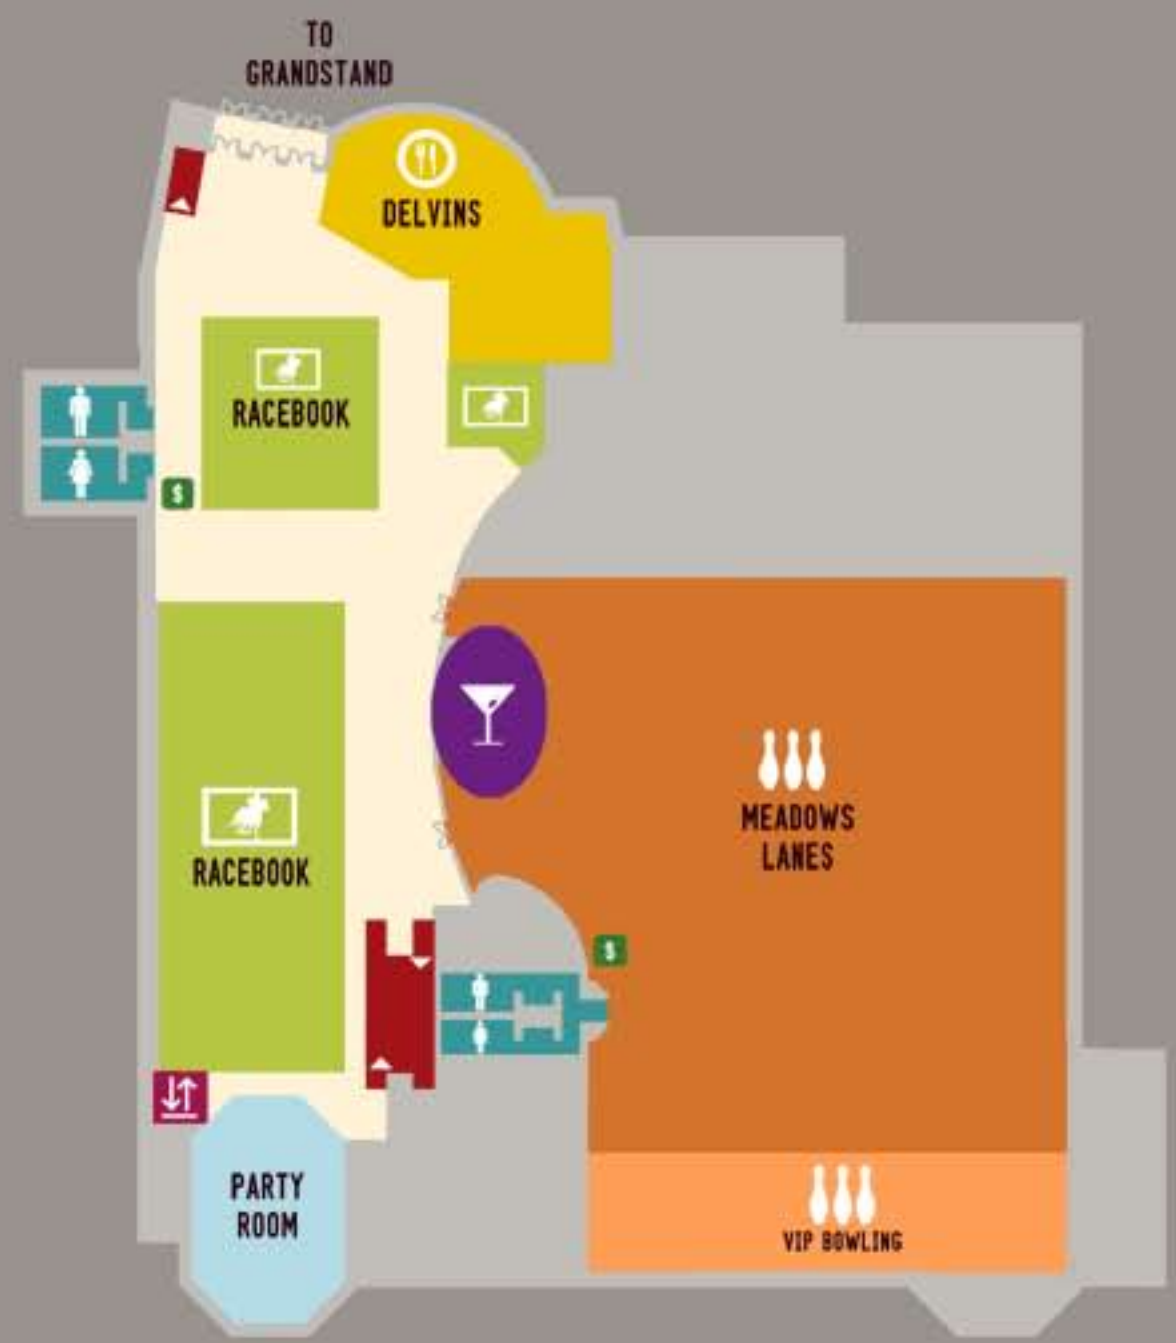

- SECURITY KIOSKS
- GRANDSTAND
- ▲ STAIRS AND ESCALATORS
- ⌄ DINING FACILITIES
- CASHIER
- \$ ATM
- ↕ ELEVATOR
- SMOKING AREA

ENTRANCE

ENTRANCE

CASINO LEVEL

-  VIP BOX
-  STAIRS AND ESCALATORS
-  ATM
-  DINING FACILITIES
-  ELEVATOR

SKY LEVEL

TRACK LEVEL